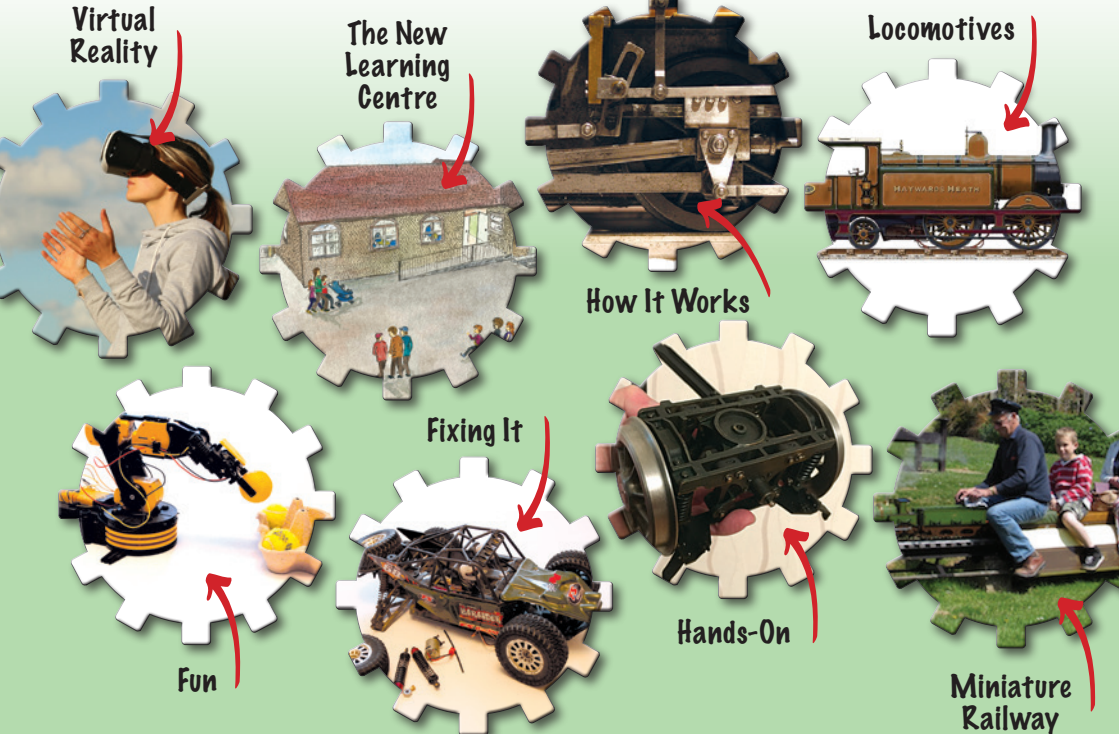

THE BRANCH LINE

Beech Hurst Miniature Railway Learning Centre

Beech Hurst Gardens, Haywards Heath, RH16 4BX

'The Branch Line' is a new and exciting Learning Centre

- If you, your family and friends are fascinated by railways, and enjoy playing with moving models and toys, you will be interested in 'The Branch Line'.
- There will be active and passive displays in an atmosphere of fun and enjoyment. Our aim is to teach the technology and engineering involved with a miniature railway, especially steam locomotives.
- Our plan is to build and operate this brand new facility in Beech Hurst Gardens next to the railway building. It will be a Charity run by volunteers and self-funded.

We need your help...

To build and establish 'The Branch Line' will cost £200,000. If you would like to help or just want to know more please:

Email us at:

branchline255@gmail.com or

to donate go to web page: